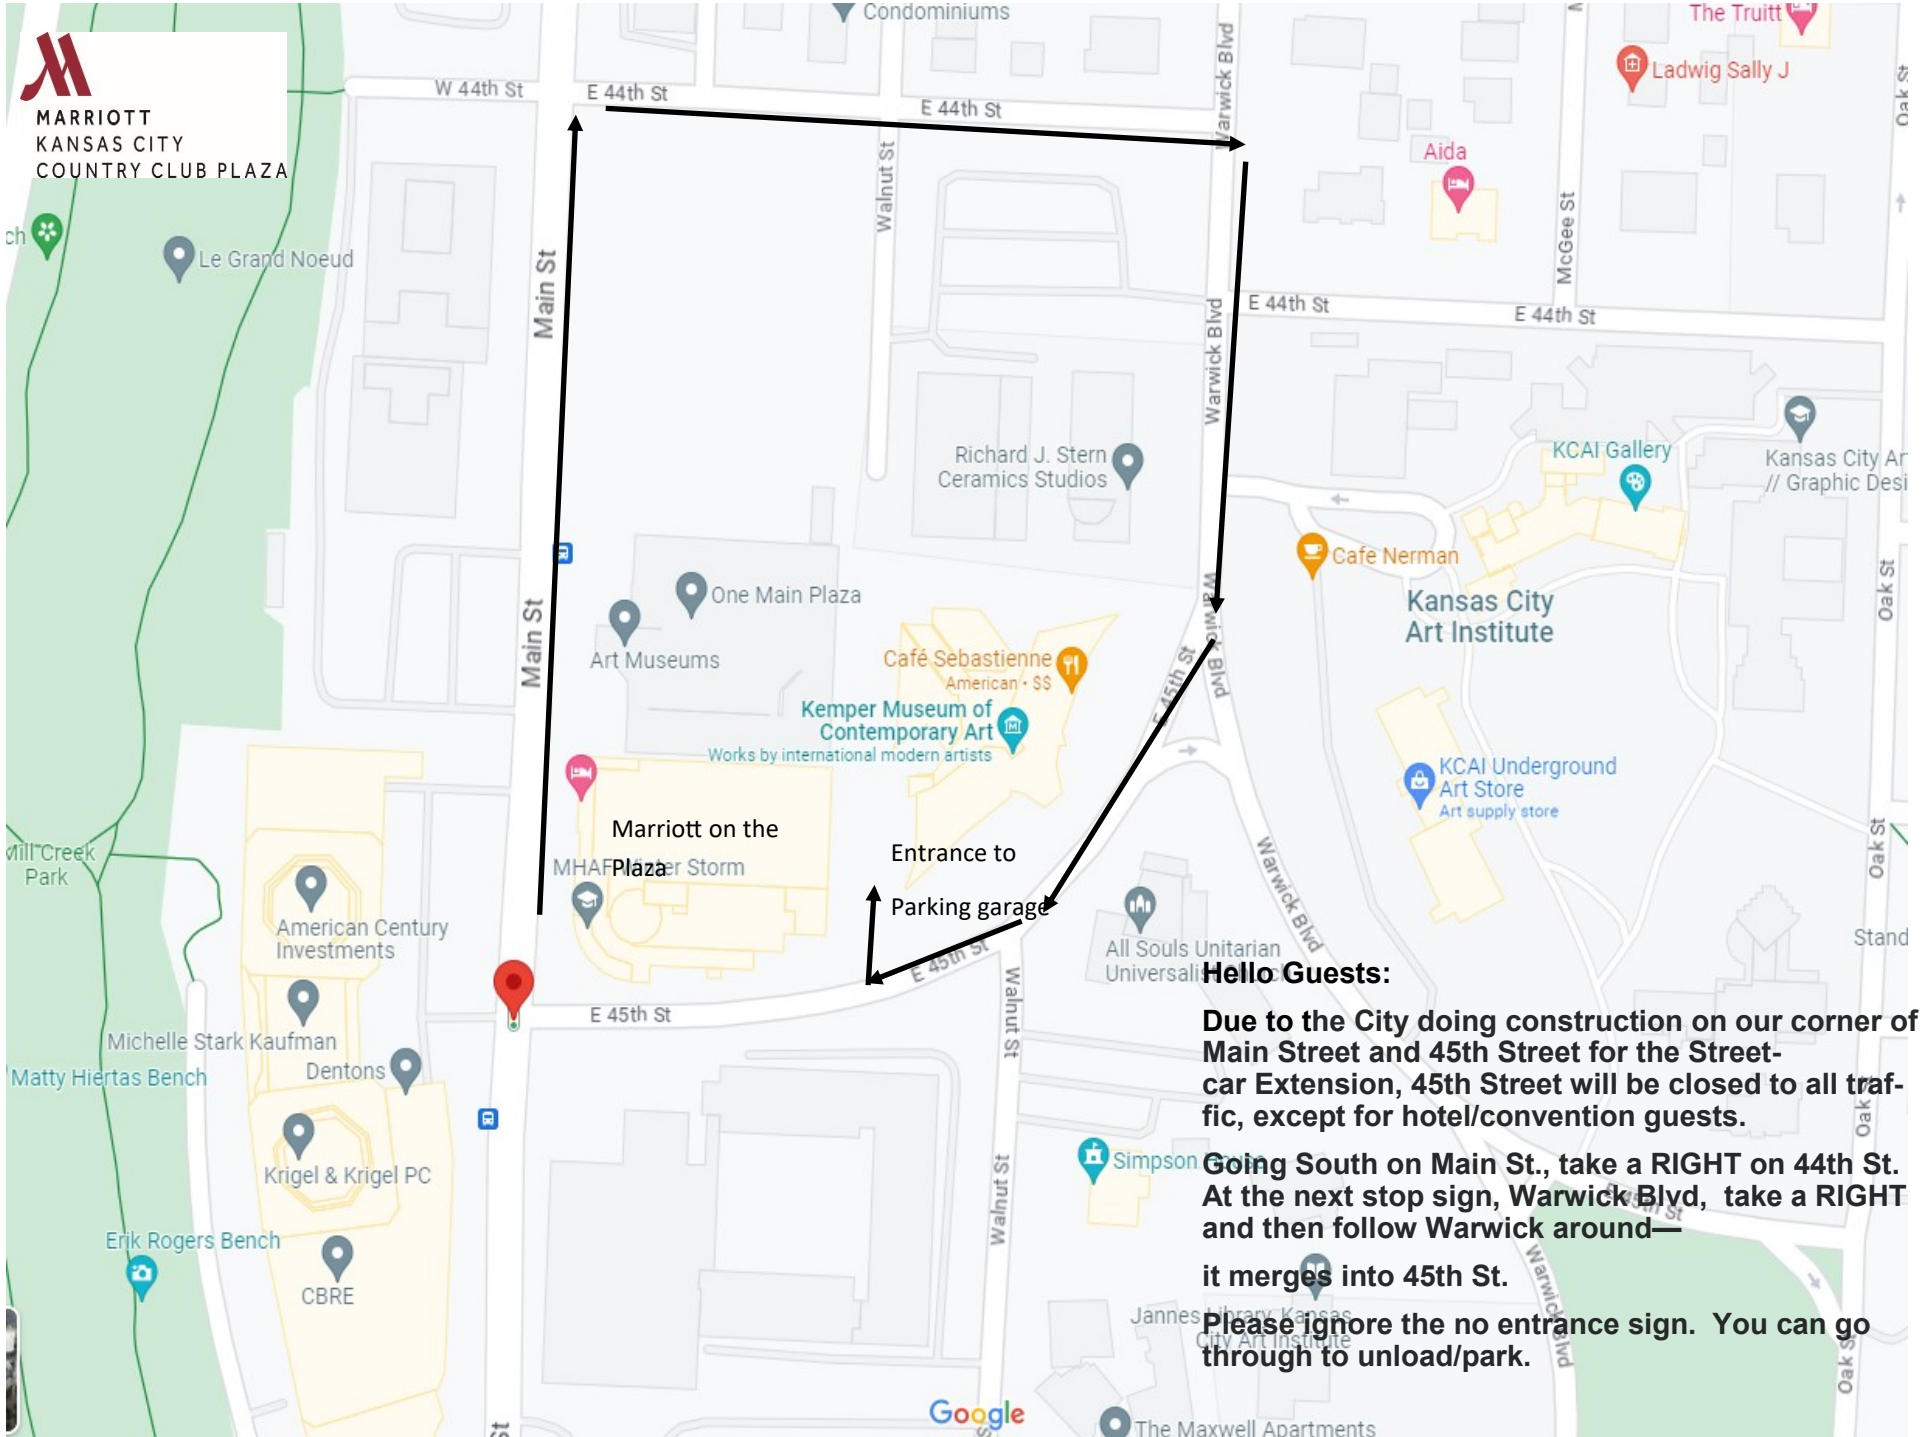

**MARRIOTT**  
KANSAS CITY  
COUNTRY CLUB PLAZA

**Hello Guests:**

**Due to the City doing construction on our corner of Main Street and 45th Street for the Streetcar Extension, 45th Street will be closed to all traffic, except for hotel/convention guests.**

**Going South on Main St., take a RIGHT on 44th St. At the next stop sign, Warwick Blvd, take a RIGHT and then follow Warwick around—it merges into 45th St.**

**Please ignore the no entrance sign. You can go through to unload/park.**